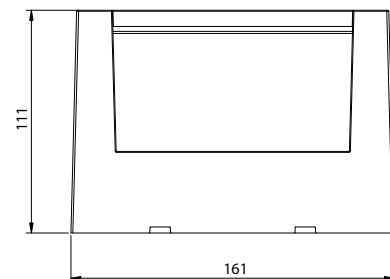

TECHNICAL DATA

TYPE

Professional LED for **Outdoor Lighting**

PRO	CRI ≥ 80	
IP65		100°
220-240V 50/60Hz		15,000h L70

Model:	Mila SQ Frame
Format:	Square
Location:	Exterior / Interior
Wattage:	15W
Materials:	Aluminium
Led Color:	3000K / 4200K / 6500K
Product Dimension:	161*161*111mm
IP Code:	65
Fixation:	Wall
CRI :	80
Lumen Output:	1000LM
Frequency:	50/60 Hz
Beam Angle:	100°

CCT [switch](#)

DIMENSION DRAW

OUTDOOR